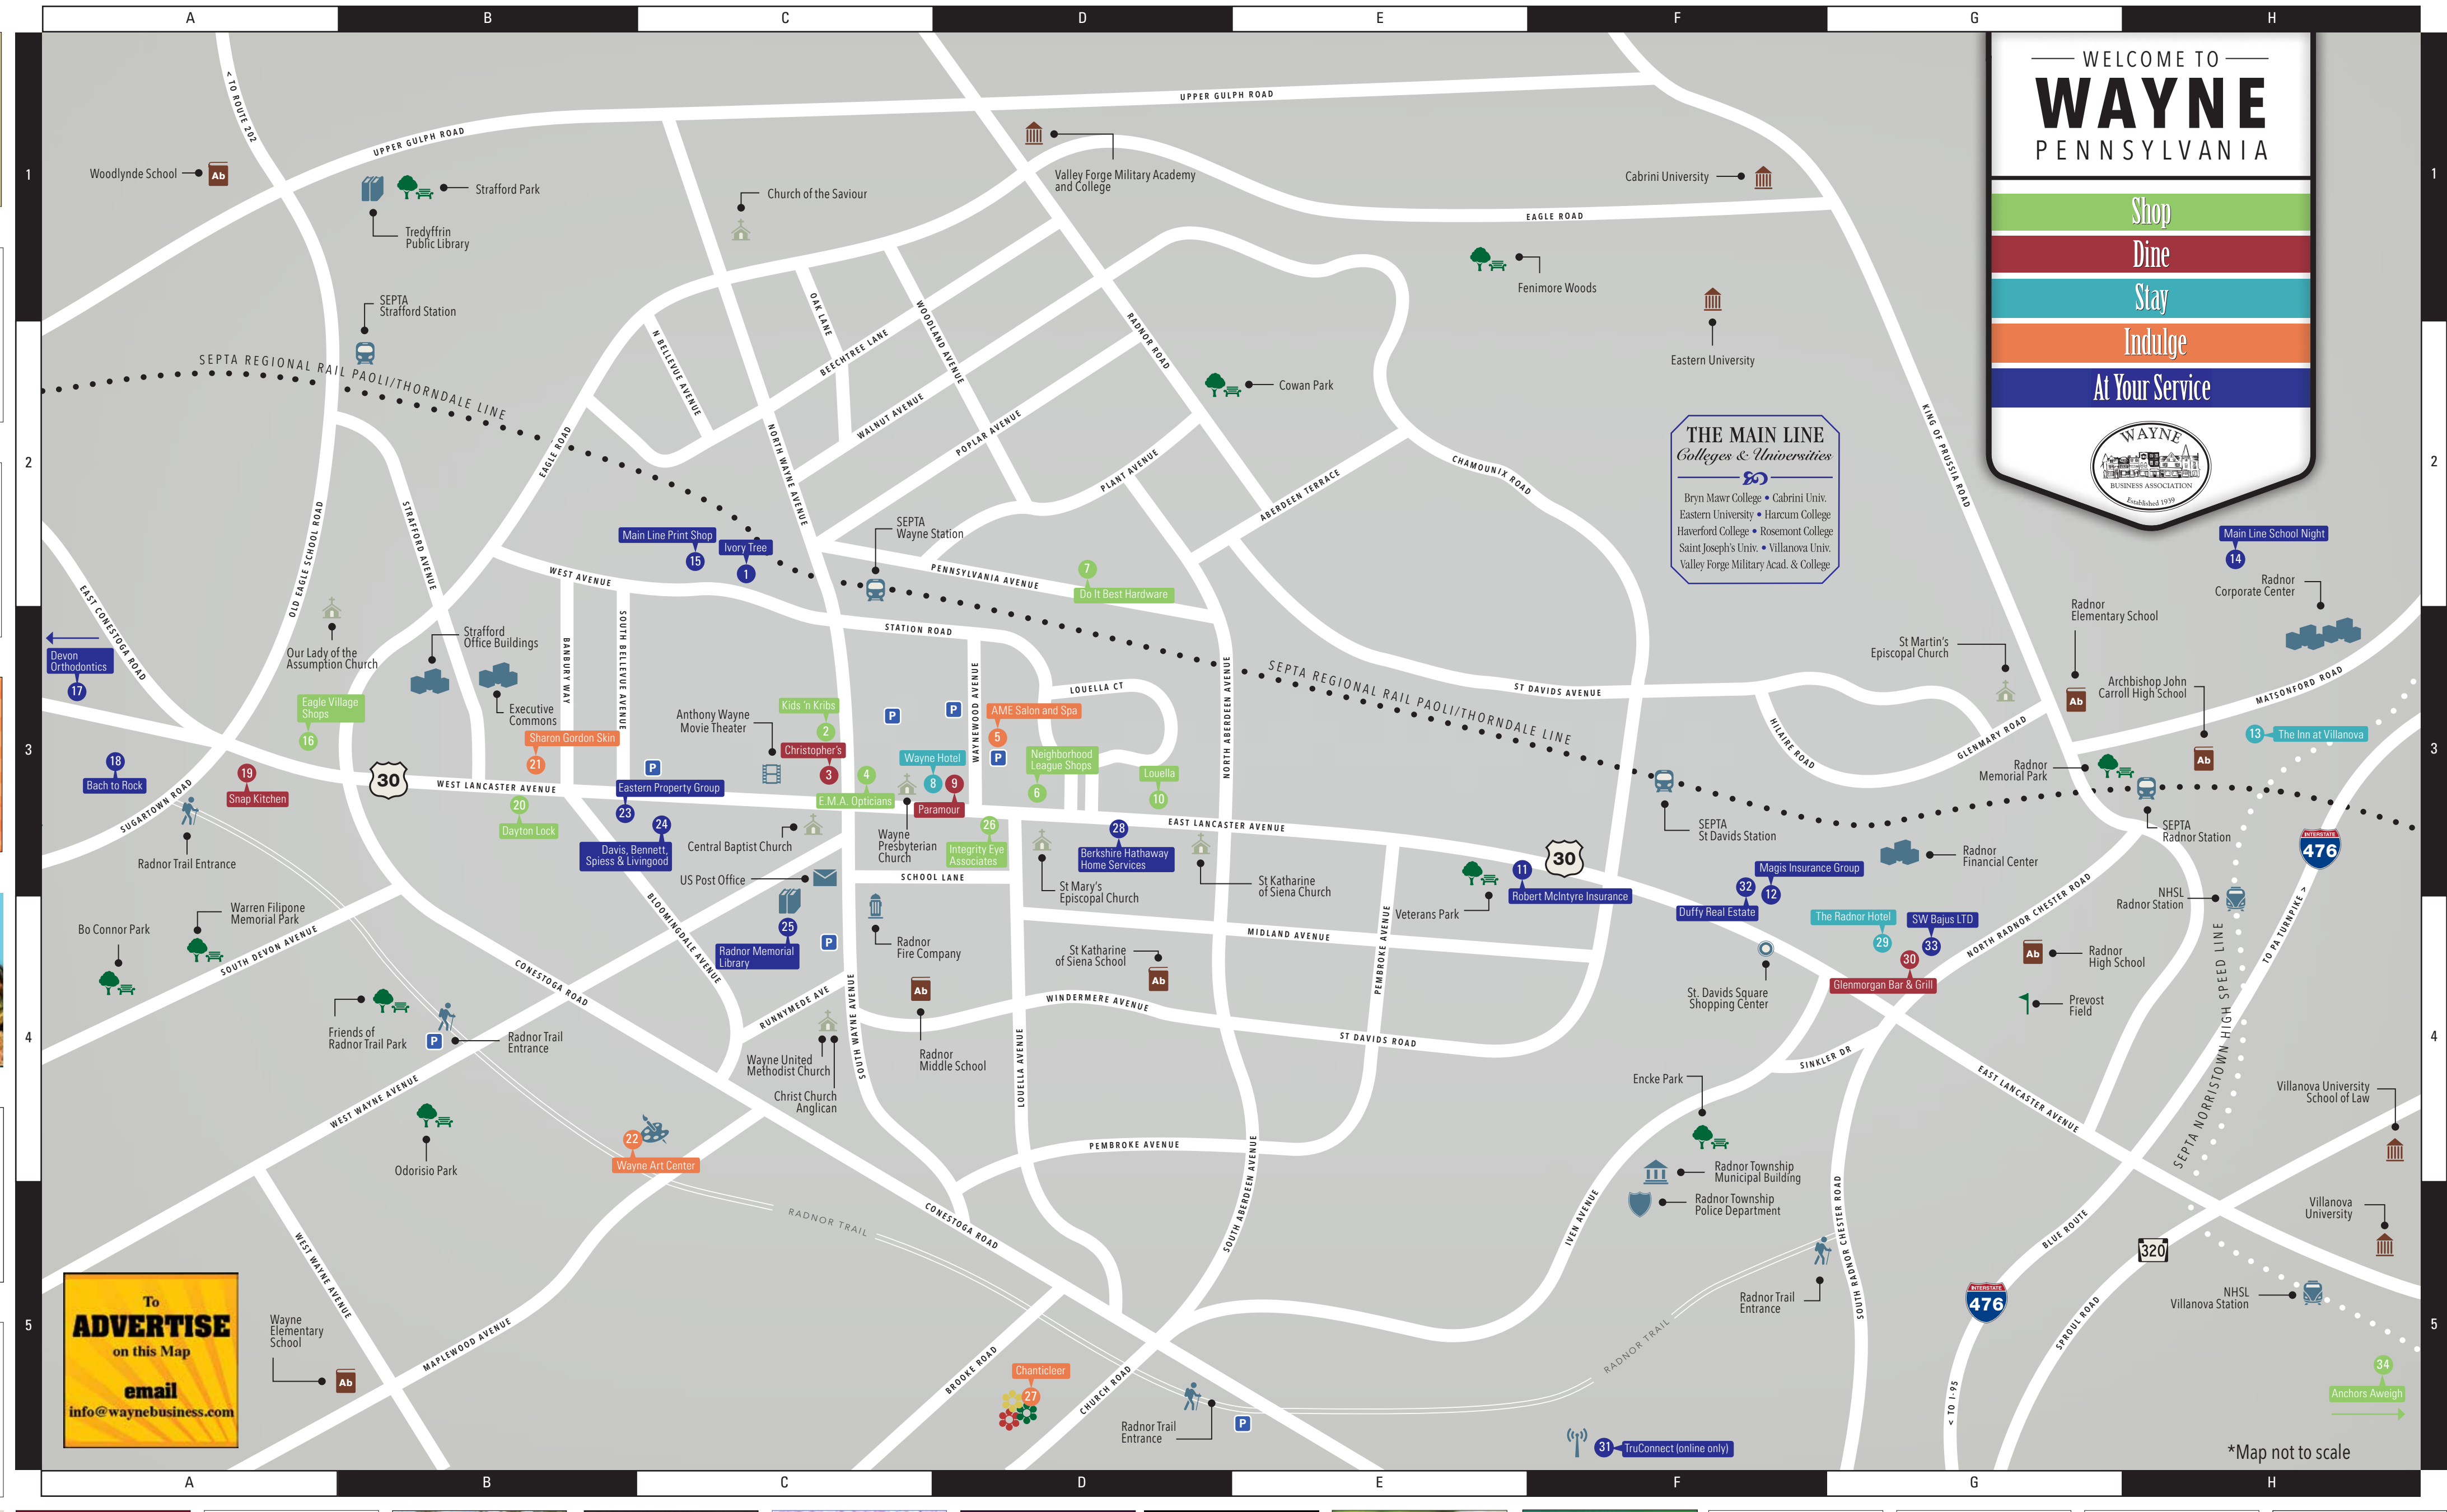

15

m|ps
Main Line Print Shop, Inc.
610.688.7782 | m|psprintshop.com
Quality digital and offset printing since 1973

16

EAGLE VILLAGE SHOPS

503 W LANCASTER AVE
WAYNE, PA

17

DEVON ORTHODONTICS

Adults and Children
484-580-8050

18

B2R
BACK TO ROCK
226 Sugartown Road
Devon Square
610-989-7625

19

536 W Lancaster Ave
Wayne, PA 19087
snapkitchen.com

20

DAYTON
LOCK COMPANY LLC
"We know hardware"

LOCKS • KEYS • SAFES
DECORATIVE &
SECURITY HARDWARE

Showroom
324 W. Lancaster Ave. • Wayne
(610) 688-9188
www.daytonlock.com

21

SHARON GORDON
SKIN

LOVE THE SKIN YOU'RE IN

WWW.SHARONGORDONSKIN.COM
(484) 367-7582

22

wayne art center
413 Maplewood Ave
Wayne PA 19087
610-688-3553
www.wayneart.org

23

*Map not to scale